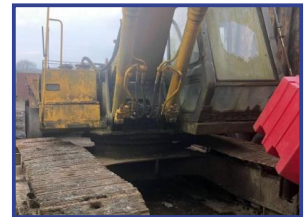

### £POA

JCB JS200LC, c/w isuzu 6 cylinder engine turbo, no cracks or welds, undercarriage 85% good, new sprockets last year, machine running very well, ready for working