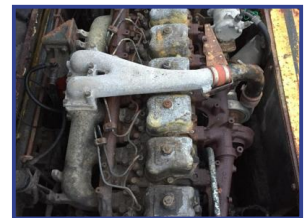

Patterson

Plant Sales Ltd

sumitomo sh300

£POA

sumitomo sh300, 30 ton excavator, good undercarriage, mitsubishi engine, no cracks or welds, nice running machine.

Product Details

Product Details	
<i>Category/Type</i>	<i>Excavators</i>
<i>Make</i>	<i>sumitomo</i>
<i>Model</i>	<i>sh300</i>
<i>Year</i>	-
<i>Hours</i>	-